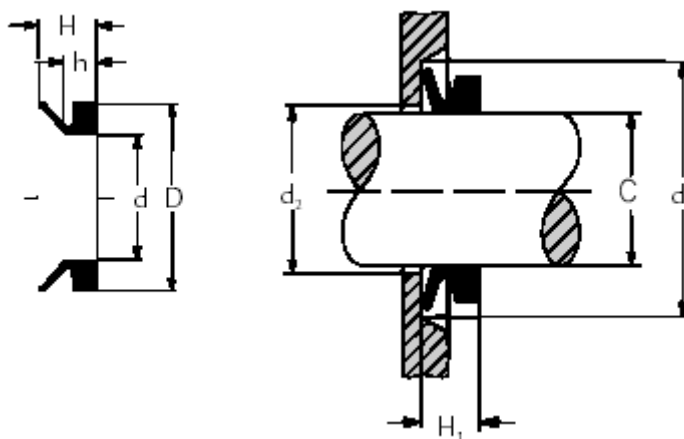

Article number: 17950080

Description: KLEE V-ring VA 50-80 NBR 60

Measures

C = 78-83

d = 72

D = 84.0

d1 = C+18

d2 = C+4

h = 6.8

H = 11.0

H1 = 9 +/- 1,2